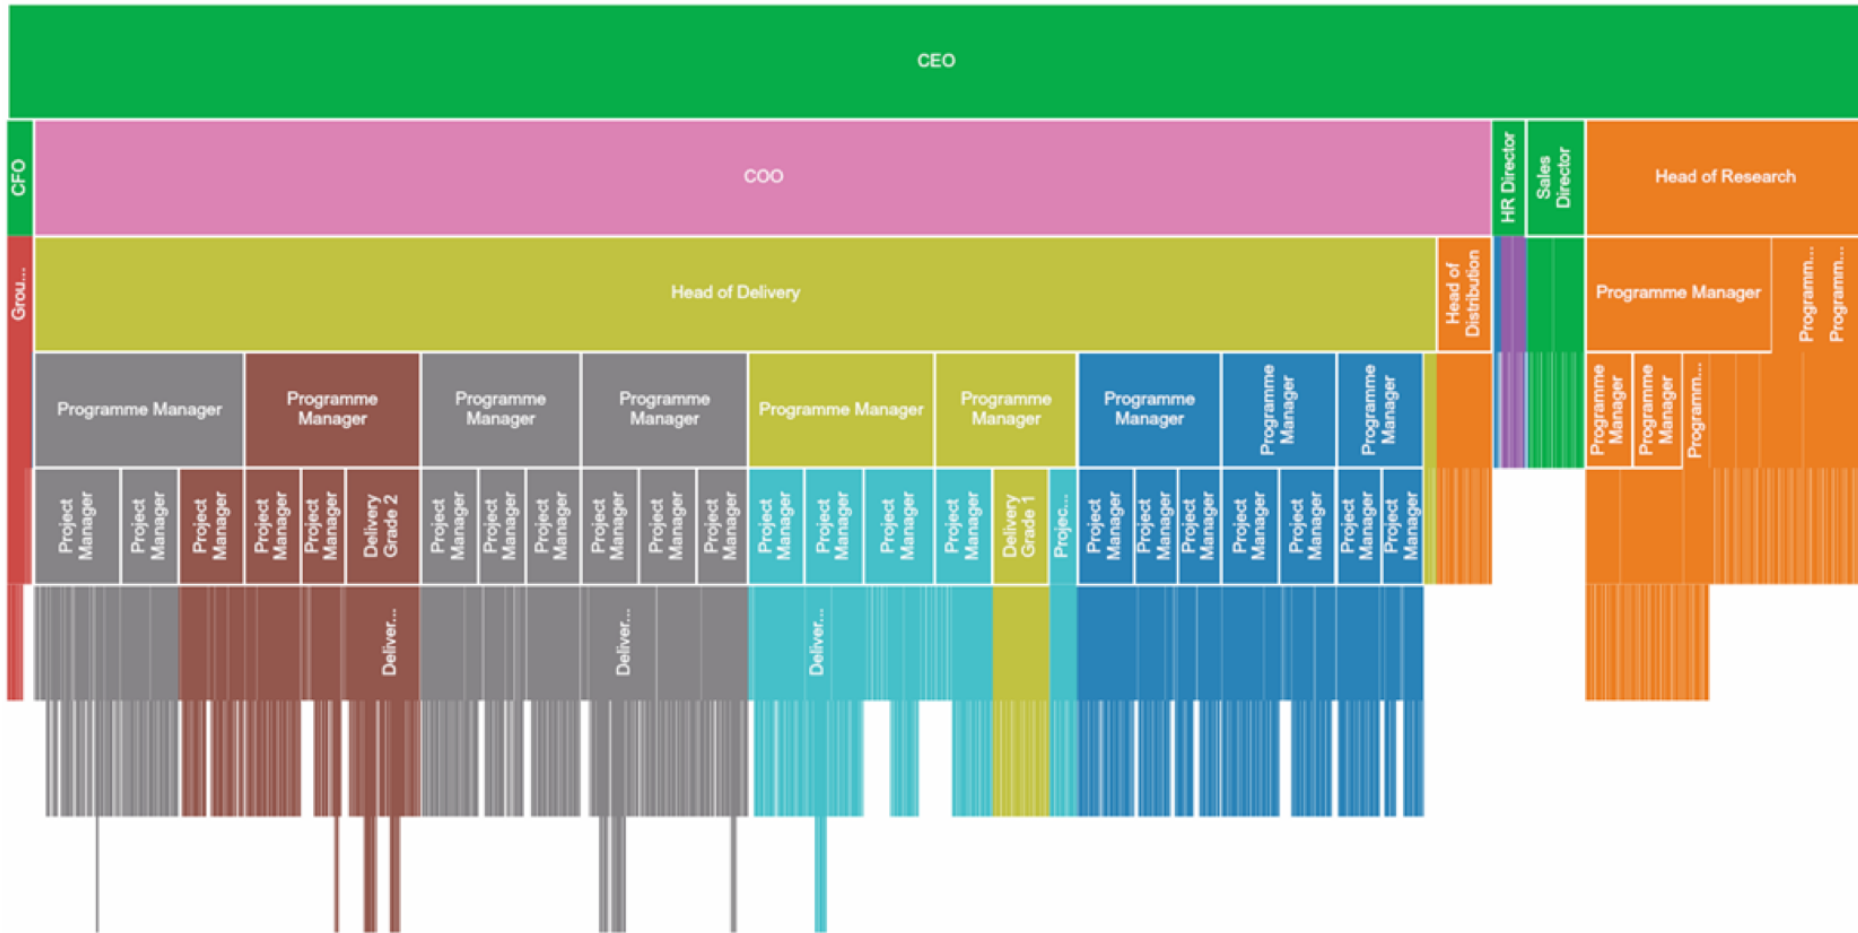

More Trees (Space-filling)

CS 4460 - Information Visualization

Many PPTs courtesy John Stasko

A Space-Filling Representation

Each item occupies an area

Children are "contained" under parent

One example

Called "Icicle Chart"

								4	
								1	3

A Real Icicle Chart

Any similarity to SunBurst?

Department

- Distribution
- Executive
- IT Programme Delivery
- Operations
- Project Delivery
- Projects

Treemap Issues

- Aspect ratio of individual areas
- Showing hierarchy

Treemap Area Aspect Ratios

These kinds of rectangles are visually unappealing

And hard to compare areas – which has bigger area?

Showing Hierarchy

- Regular borderless treemap makes it challenging to discern structure of hierarchy, particularly large ones
 - Supplement Treemap view
 - Change rectangles to other forms