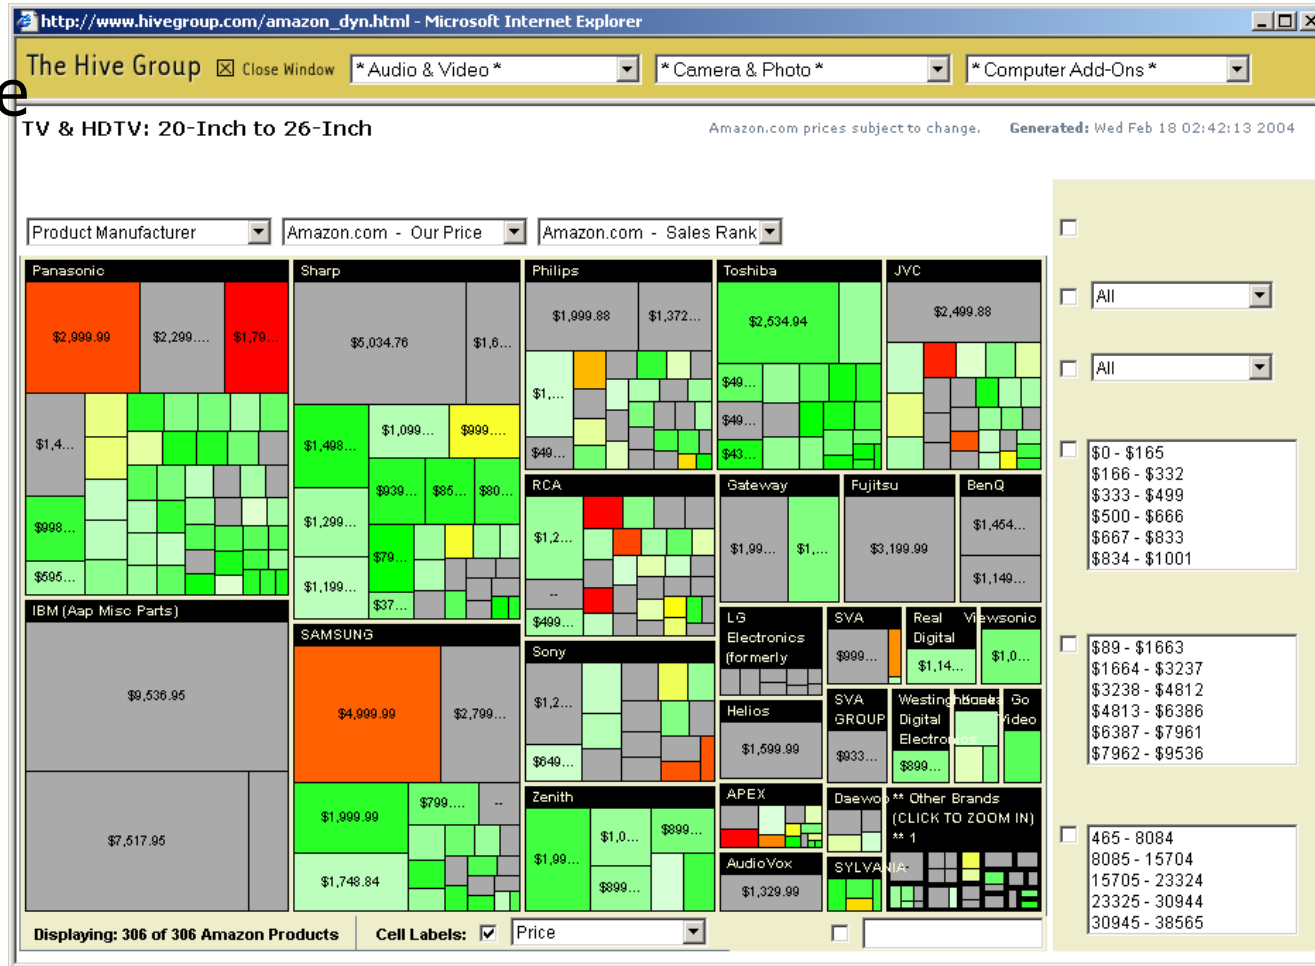

How Show Hierarchy?

Nesting not explicitly shown

Nesting explicitly shown

Good for how many levels?

Variation: Cushion Treemap

Add shading and texture
to help convey structure
of hierarchy

Van Wijk & van de Wetering
InfoVis '99

SequoiaView

www.win.tue.nl/sequoiaview/

File visualizer
built using
cushion treemap
notion

Demo

Product Sales

www.hivegroup.com/amazon.html

The Hive Group

News Stories